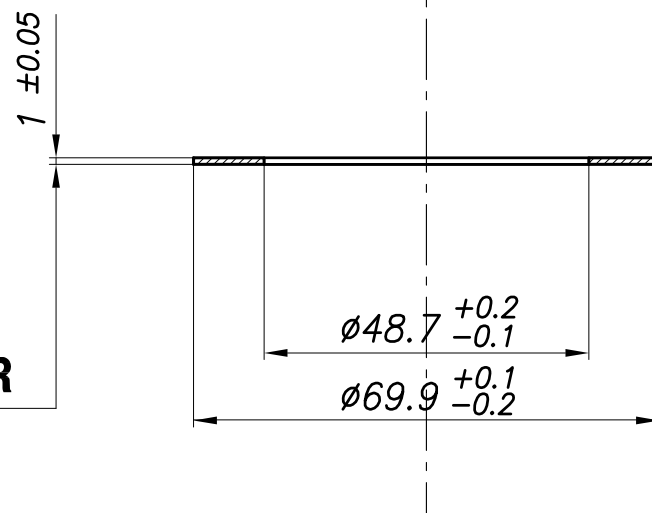

Parilla Puma 85cc PT / CYLINDER HEAD WASHER

Material : COPPER

Increase volume combustion chamber : + 1.8 cc