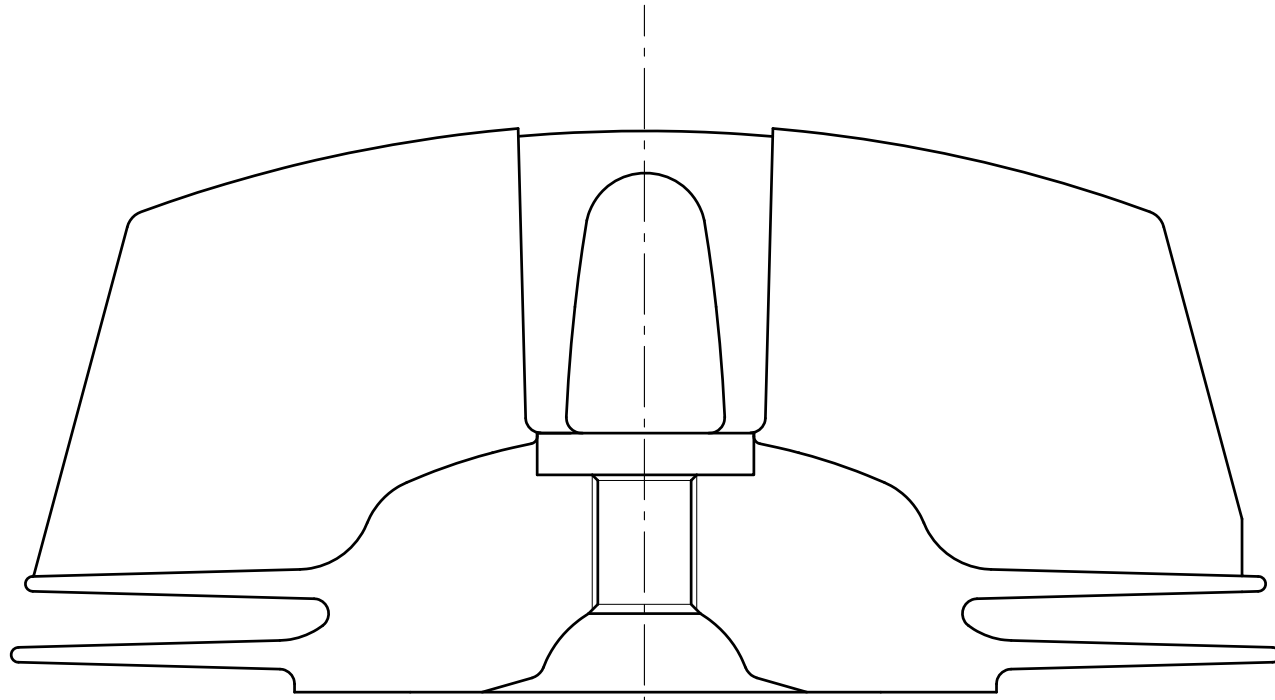

Parilla Puma 85cc PT / CYLINDER HEAD WASHER

Material : COPPER

Increase volume combustion chamber : + 1.8 cc